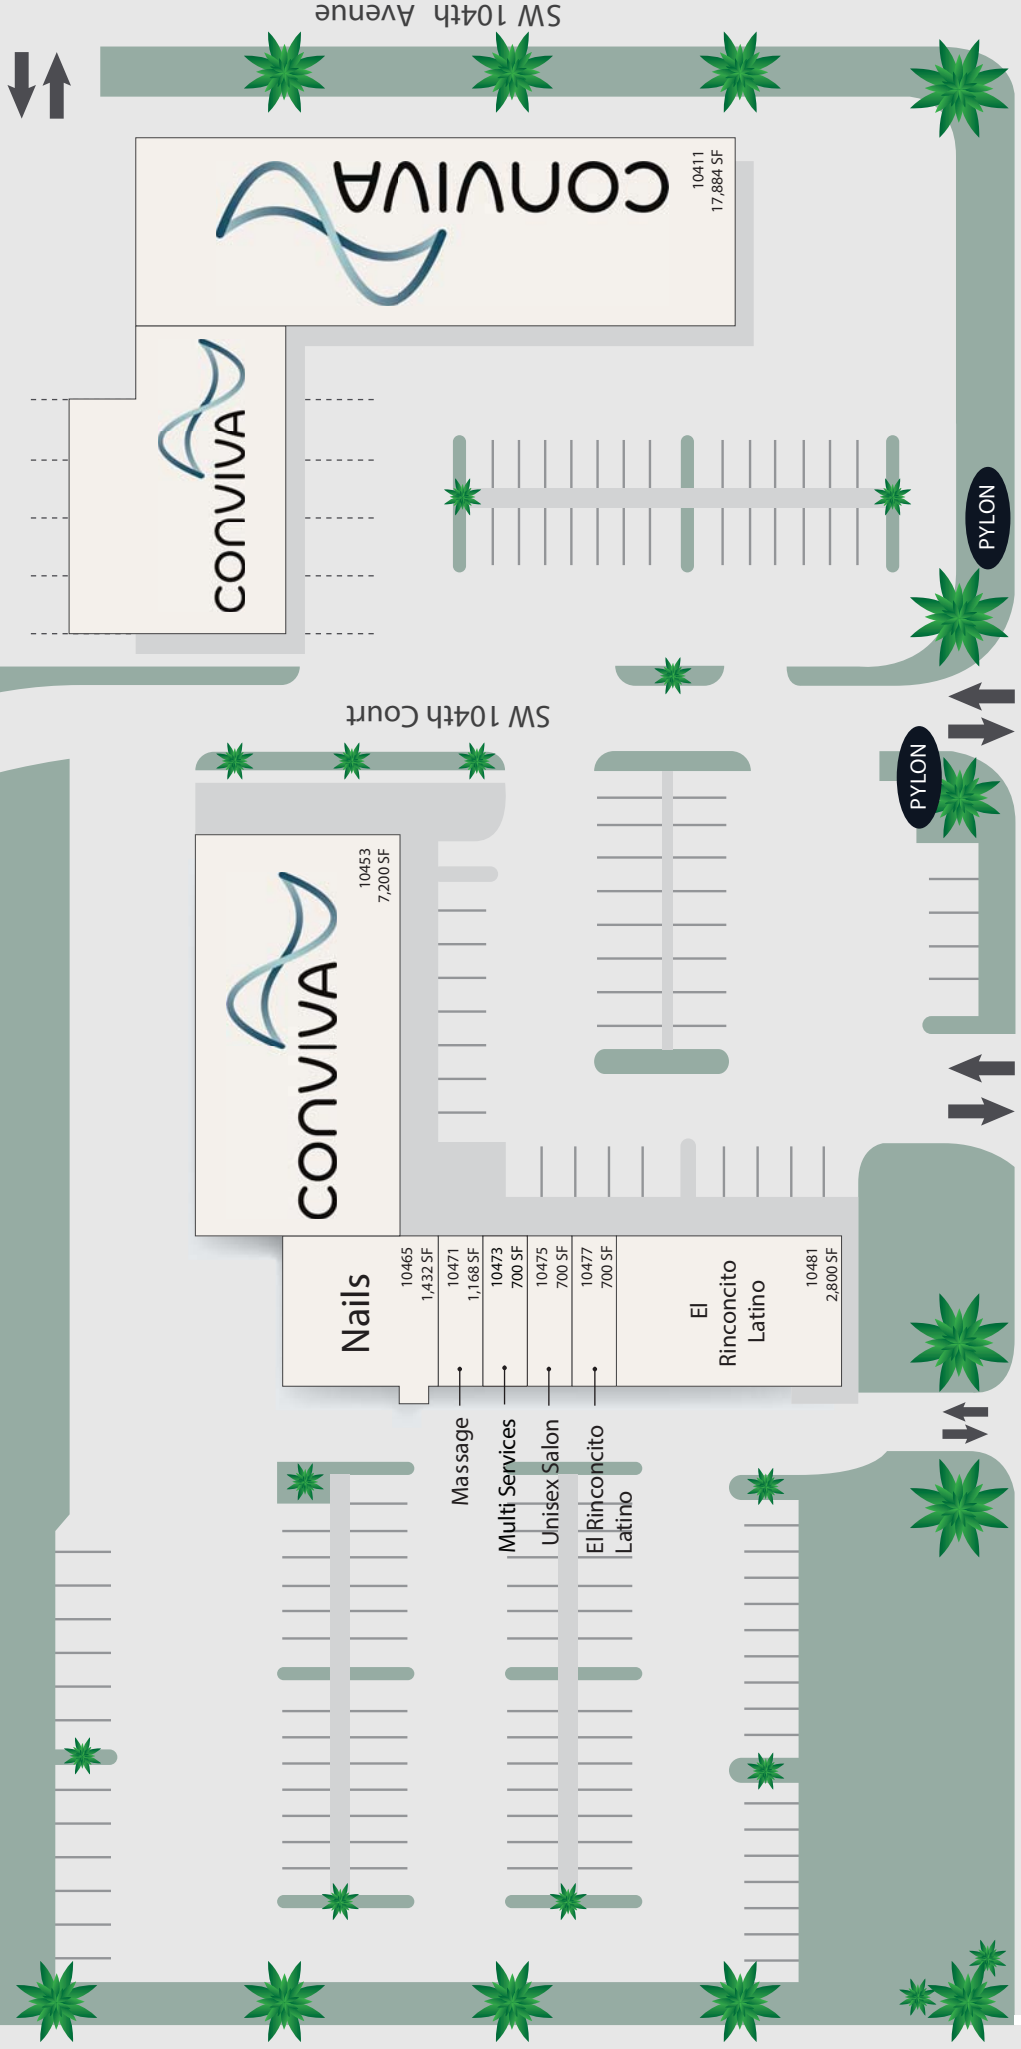

Last Updated:
11/04/2020

Key

- Dumpster
- Available
- ➔ Ingress/Egress
- ⚡ Traffic Light
- ⦿ Pylon
- Stop Sign
- ⬆ Staircase
- ⬆ Elevator

SW 40th Street (Bird Road) - 52,000 Vehicles per Day