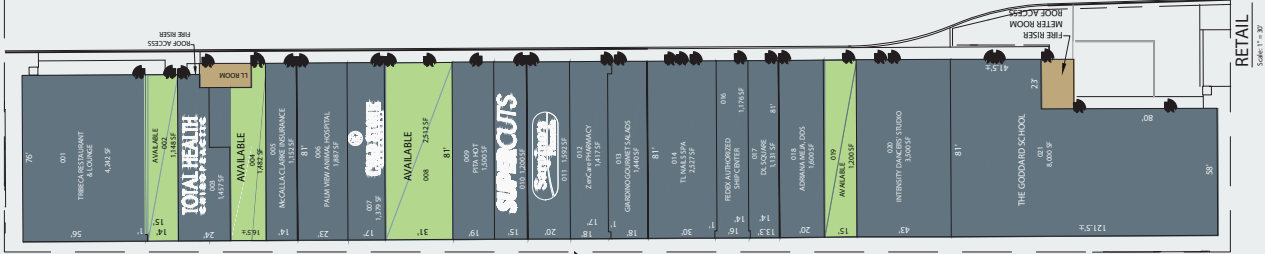

Property owned and managed by:

- Available Spaces**
- 2 - 1,148 SF
  - 4 - 1,482 SF
  - 5 - 2,512 SF
  - 22 - 4,917 SF
  - 23 - 7,419 SF
  - 26 - 6,534 SF
  - 32 - 1,560 SF

OVERALL SITE  
Scale: 1" = 40'

RETAIL  
Scale: 1" = 20'