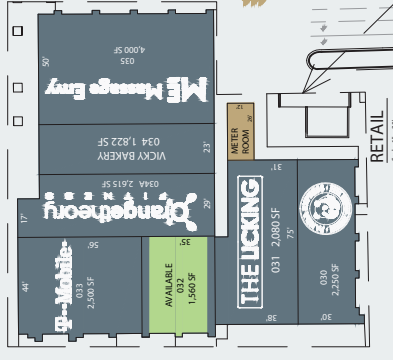

Property owned and managed by:

- Available Spaces**
- 2 - 1,148 SF
  - 4 - 1,482 SF
  - 5 - 2,512 SF
  - 22 - 4,917 SF
  - 23 - 7,419 SF
  - 26 - 6,534 SF
  - 32 - 1,560 SF

OVERALL SITE  
Scale: 1" = 40'

RETAIL  
Scale: 1" = 20'