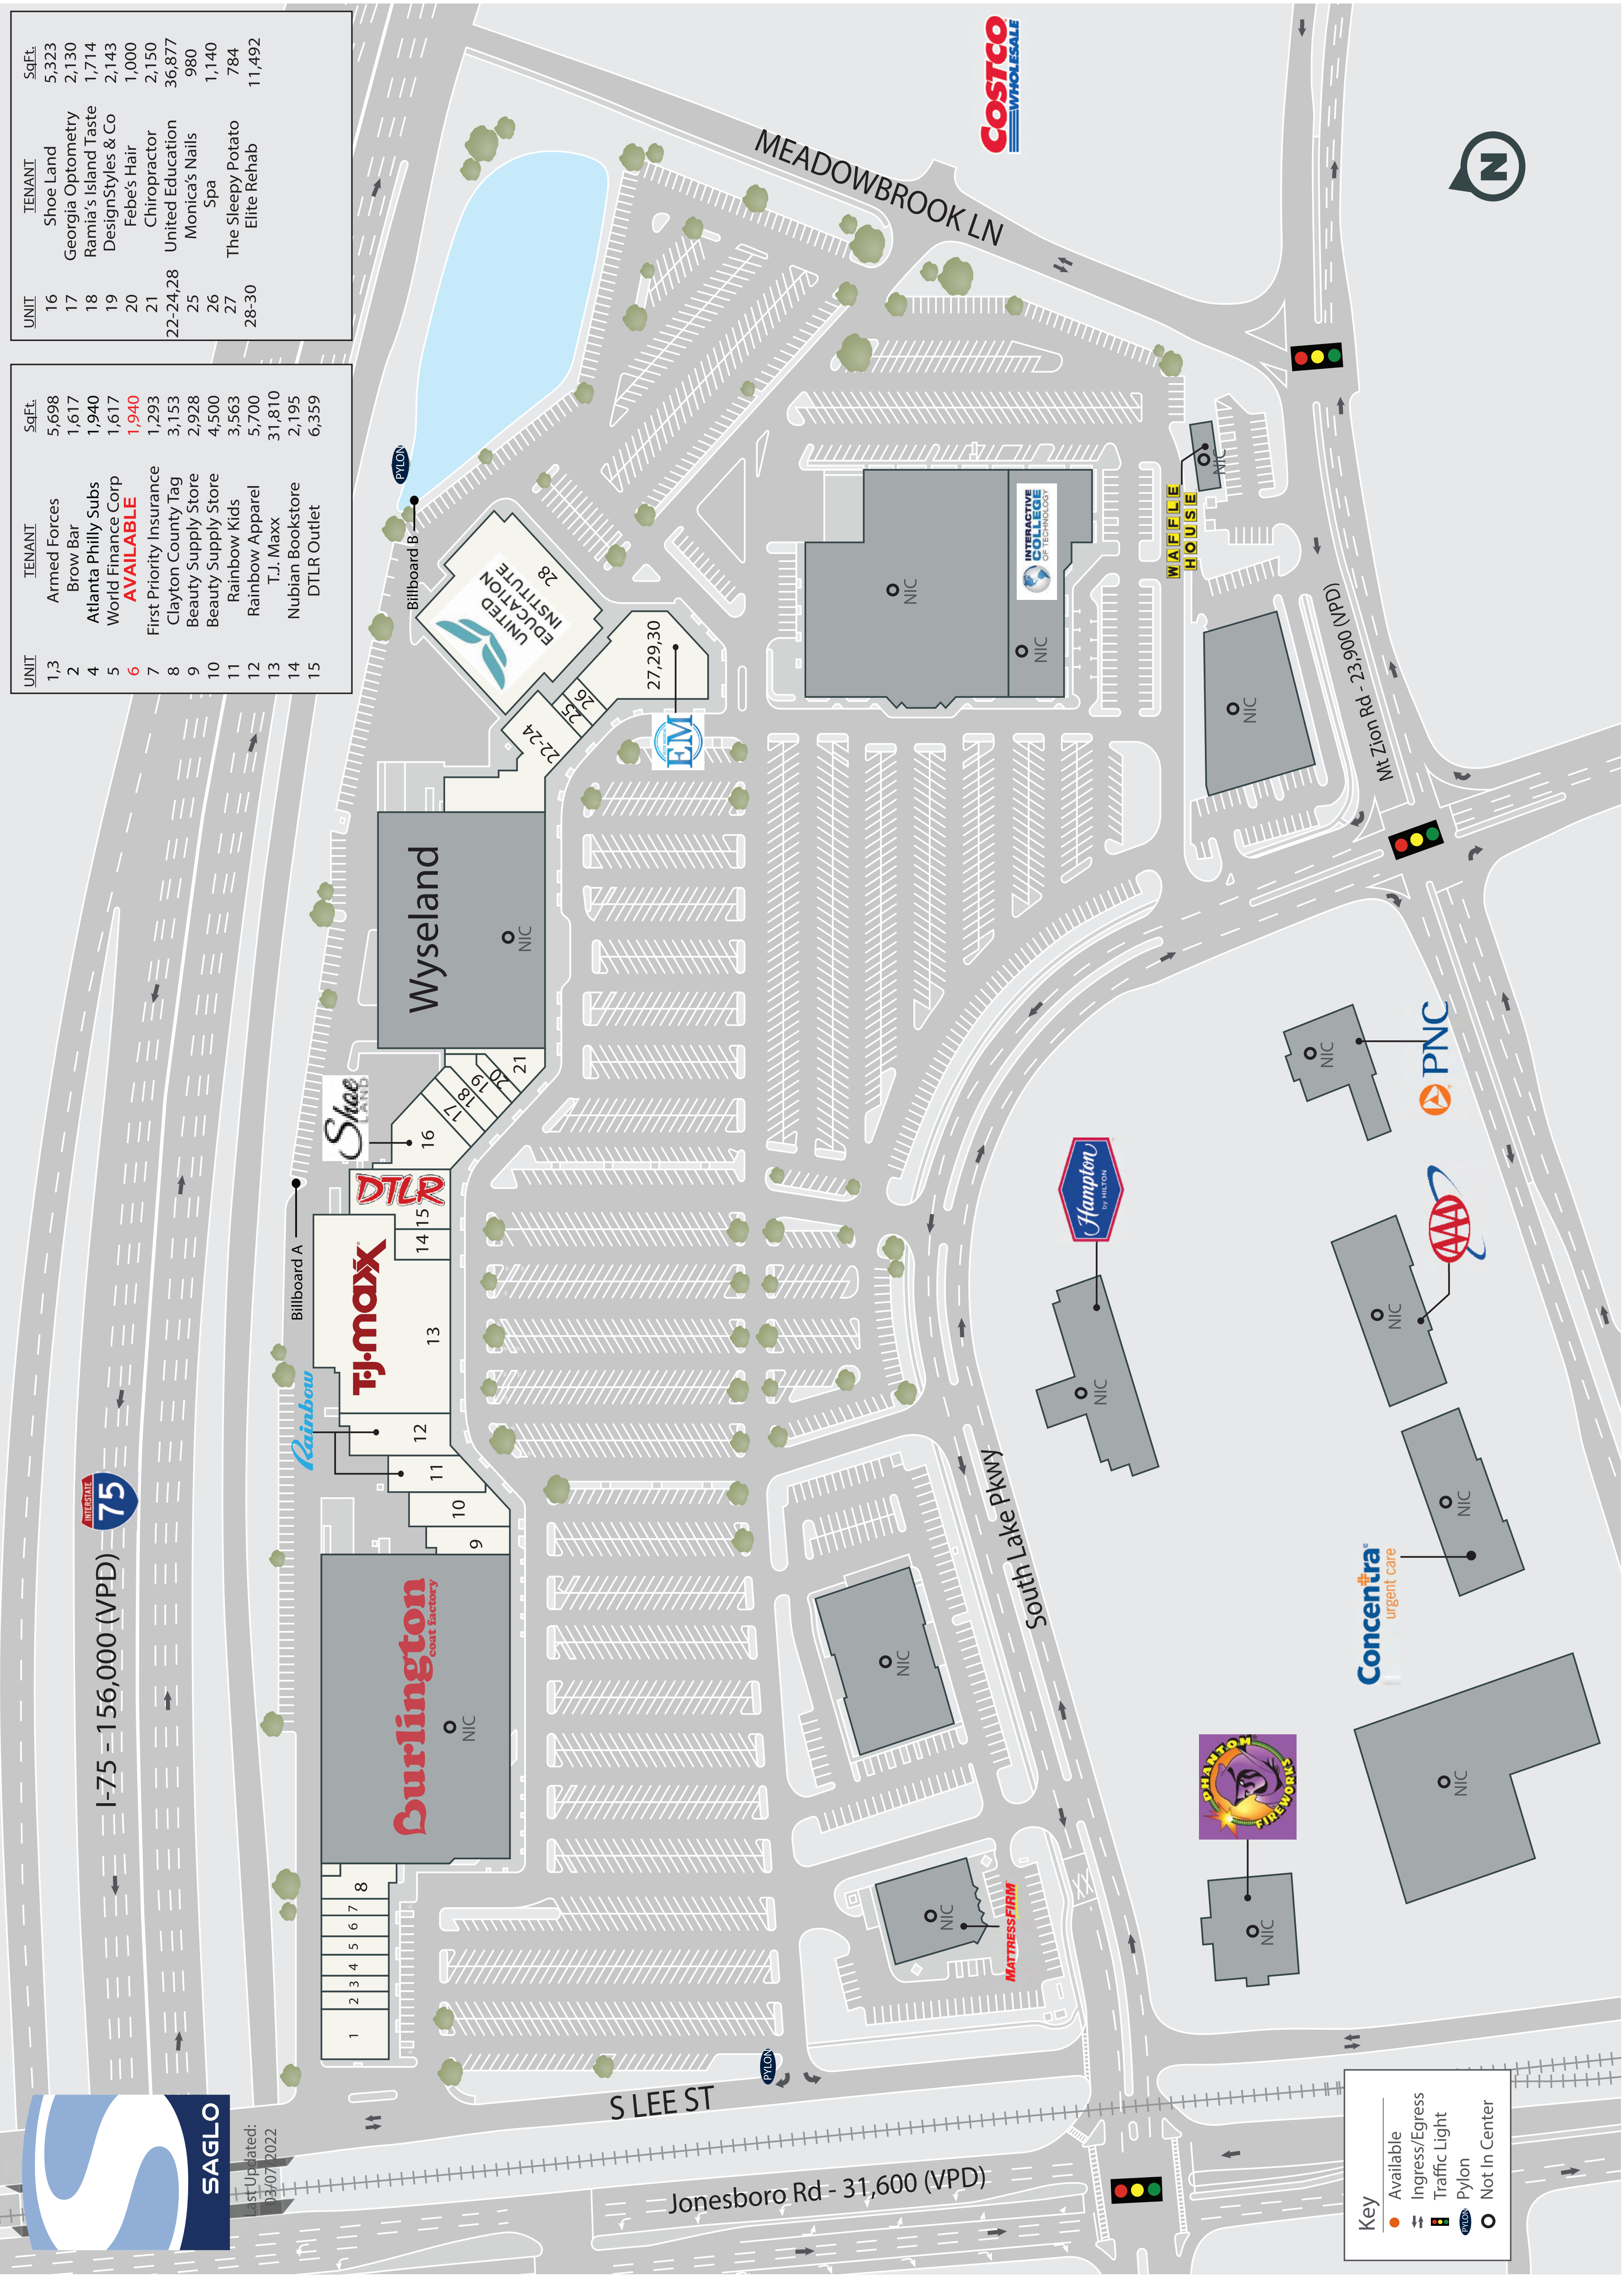

Last Updated:
03/07/2022

I-75 - 156,000 (VPD)

Jonesboro Rd - 31,600 (VPD)

UNIT	TENANT	SqFt.
1,3	Armed Forces	5,698
2	Brow Bar	1,617
4	Atlanta Philly Subs	1,940
5	World Finance Corp	1,617
6	AVAILABLE	1,940
7	First Priority Insurance	1,293
8	Clayton County Tag	3,153
9	Beauty Supply Store	2,928
10	Beauty Supply Store	4,500
11	Rainbow Kids	3,563
12	Rainbow Apparel	5,700
13	T.J. Maxx	31,810
14	Nubian Bookstore	2,195
15	DTLR Outlet	6,359

UNIT	TENANT	SqFt.
16	Shoe Land	5,323
17	Georgia Optometry	2,130
18	Ramia's Island Taste	1,714
19	DesignStyles & Co	2,143
20	Febe's Hair	1,000
21	Chiropractor	2,150
22-24,28	United Education	36,877
25	Monica's Nails	980
26	Spa	1,140
27	The Sleepy Potato	784
28-30	Elite Rehab	11,492

Key

- Available
- Ingress/Egress
- Traffic Light
- Pylon
- Not In Center