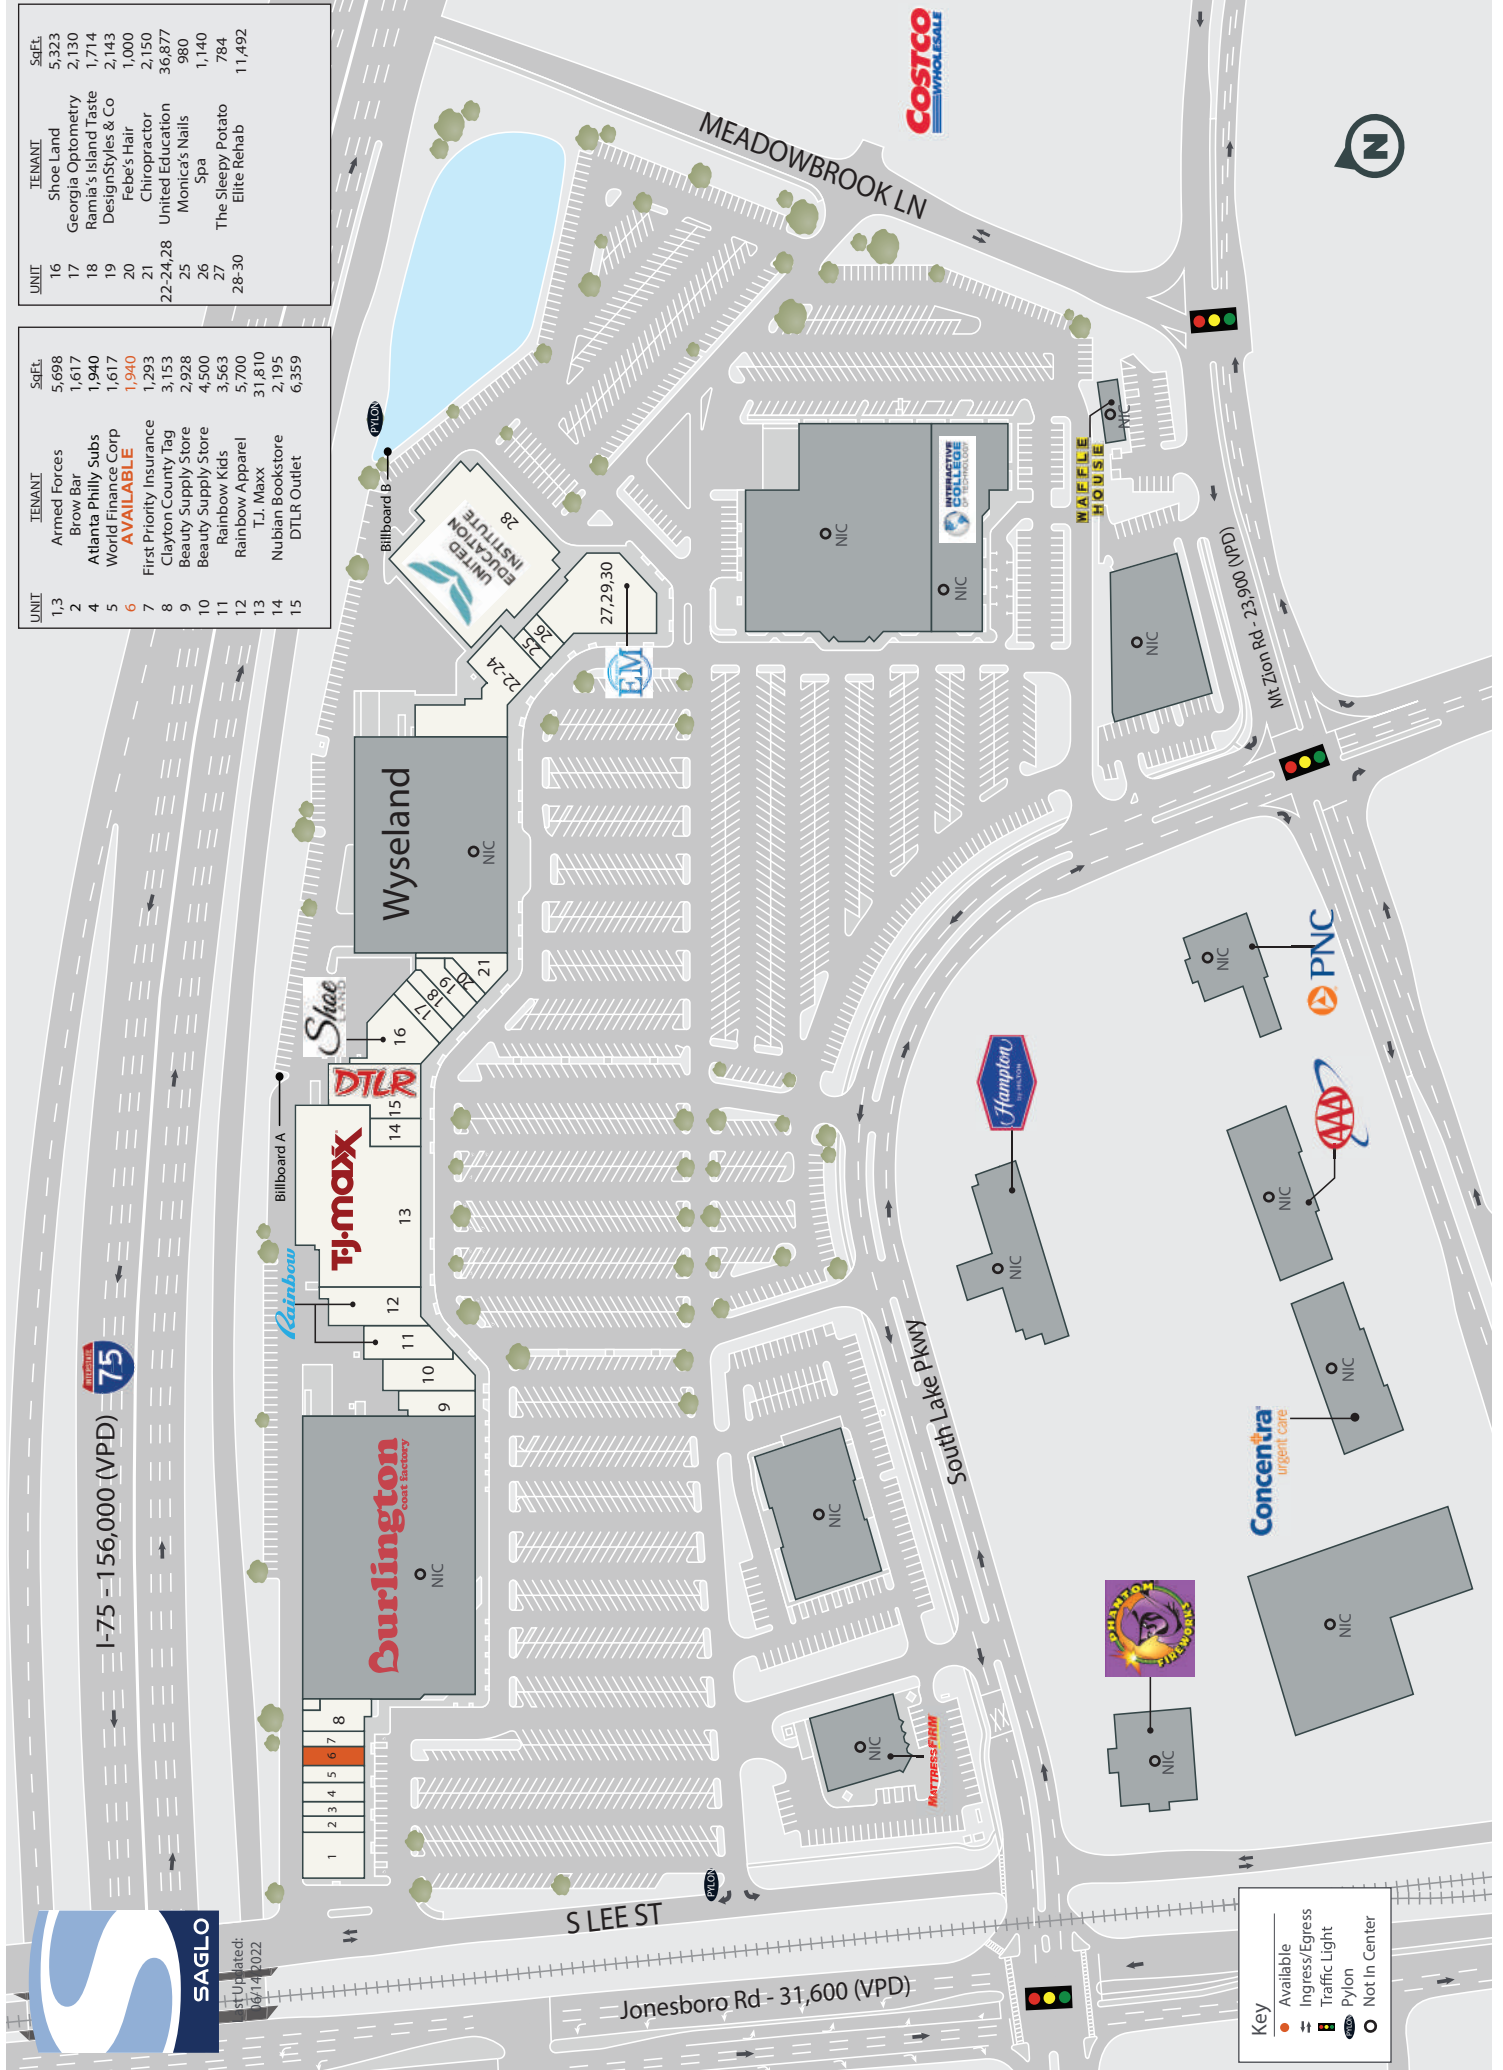

UNIT	TENANT	Sq.Ft.
1	Armed Forces	5,698
2	Brow Bar	1,617
4	Atlanta Philly Subs	1,940
5	World Finance Corp	1,617
6	AVAILABLE	1,940
7	First Priority Insurance	1,293
8	Clayton County Tag	3,153
9	Beauty Supply Store	2,928
10	Beauty Supply Store	4,500
11	Rainbow Kids	3,563
12	Rainbow Apparel	5,700
13	T.J. Maxx	31,810
14	Nubian Bookstore	2,195
15	DTLR Outlet	6,359
16	Shoe Land	5,323
17	Georgia Optometry	2,130
18	Ramla's Island Taste	1,714
19	DesignStyles & Co	2,143
20	Feb's Hair	1,000
21	Chiropractor	2,150
22-24,28	United Education	36,877
25	Monica's Nails	980
26	Spa	1,140
27	The Sleepy Potato	784
28-30	Elite Rehab	11,492

Key

- Available
- Ingress/Egress
- Traffic Light
- Pylon
- Not In Center