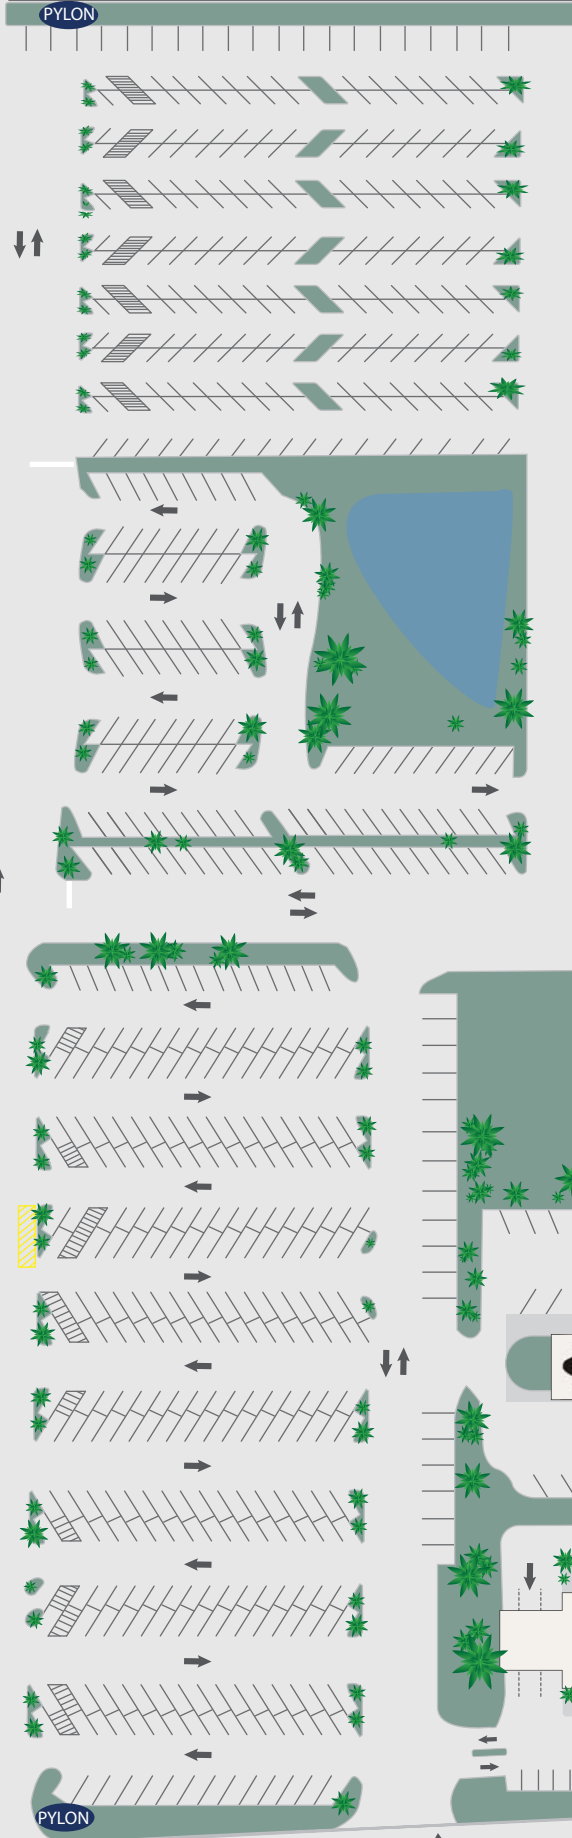

S. 14th Street (6,900 VPD)

Walmart
ONIC

1,899 SF
1,413 SF
CONSOLIDATED LAB 200
2,480 SF
1,767 SF
HAIR SALON 170
NAIL SALON 160
MARTIAL ARTS DOJO 150

KaBuKi
JAPANESE STEAKHOUSE • Hibachi & Sushi 1,400
2,400 SF
1,616 SF
NEW CHINA BUFFET 1,000

Winn-Dixie

10,080 SF
SUBWAY 10
metroPCS 20
cricket 30
boost 40
1,800 SF
SPLIT OPEN AND MELT 20

Key

- Pylon
- Available
- Not in Center (NIC)
- Ingress/Egress

T.J. Courson Road (1,400 VPD)

S. 8th Street (18,100 VPD)