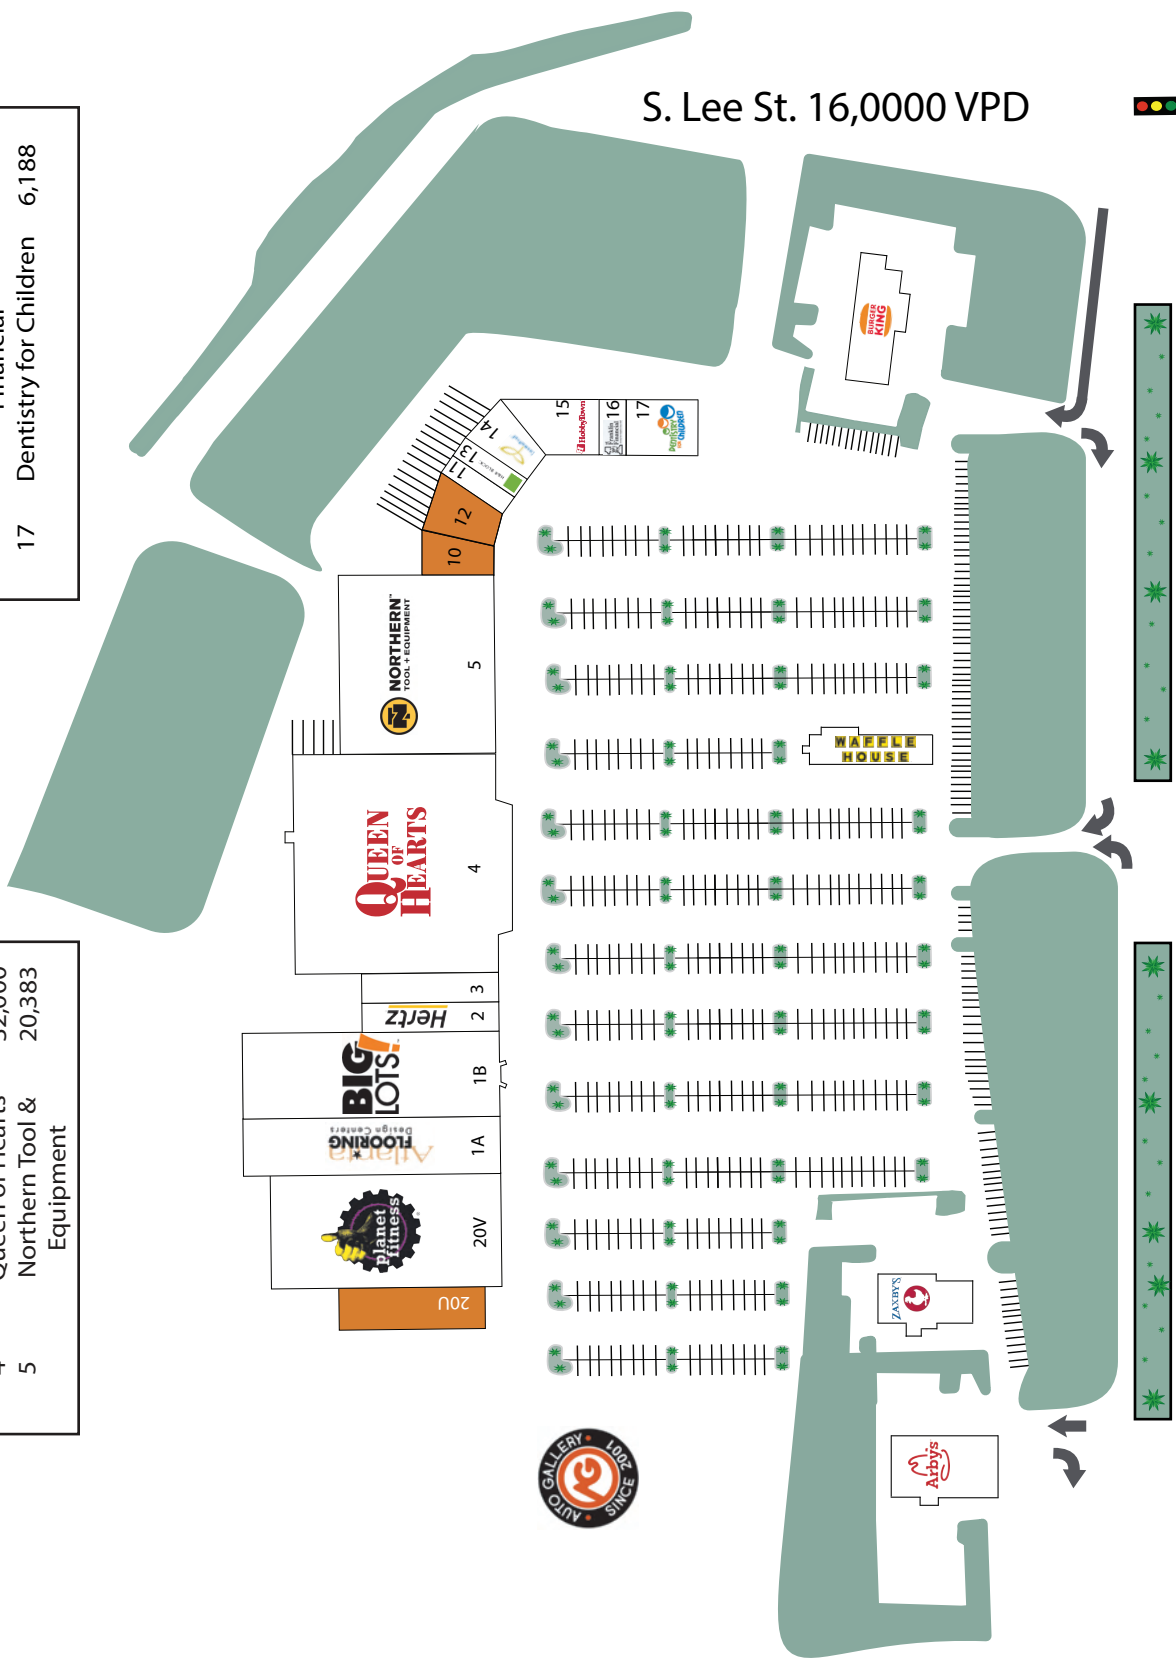

Suite	Tenant	Size
20U	Available	4,070
20V	Planet Fitness	26,872
1A	Atlanta Flooring Design Center	18,090
1B	Big Lots	40,680
2	Hertz	1,420
3	Ruby Nails	1,420
4	Queen of Hearts	32,000
5	Northern Tool & Equipment	20,383

Suite	Tenant	Size
10	Available	2,415
12	Available	2,415
11	H&R Block	1,400
13	Sunshine Wellness	1,400
14	CosmoProf	2,765
15	HobbyTown	4,165
16	1st Franklin Financial	2,212
17	Dentistry for Children	6,188

For Leasing info:
Raquel Hwang
786-351-2800
raquel@saglo.com

SR 20 (52,000 VPD)