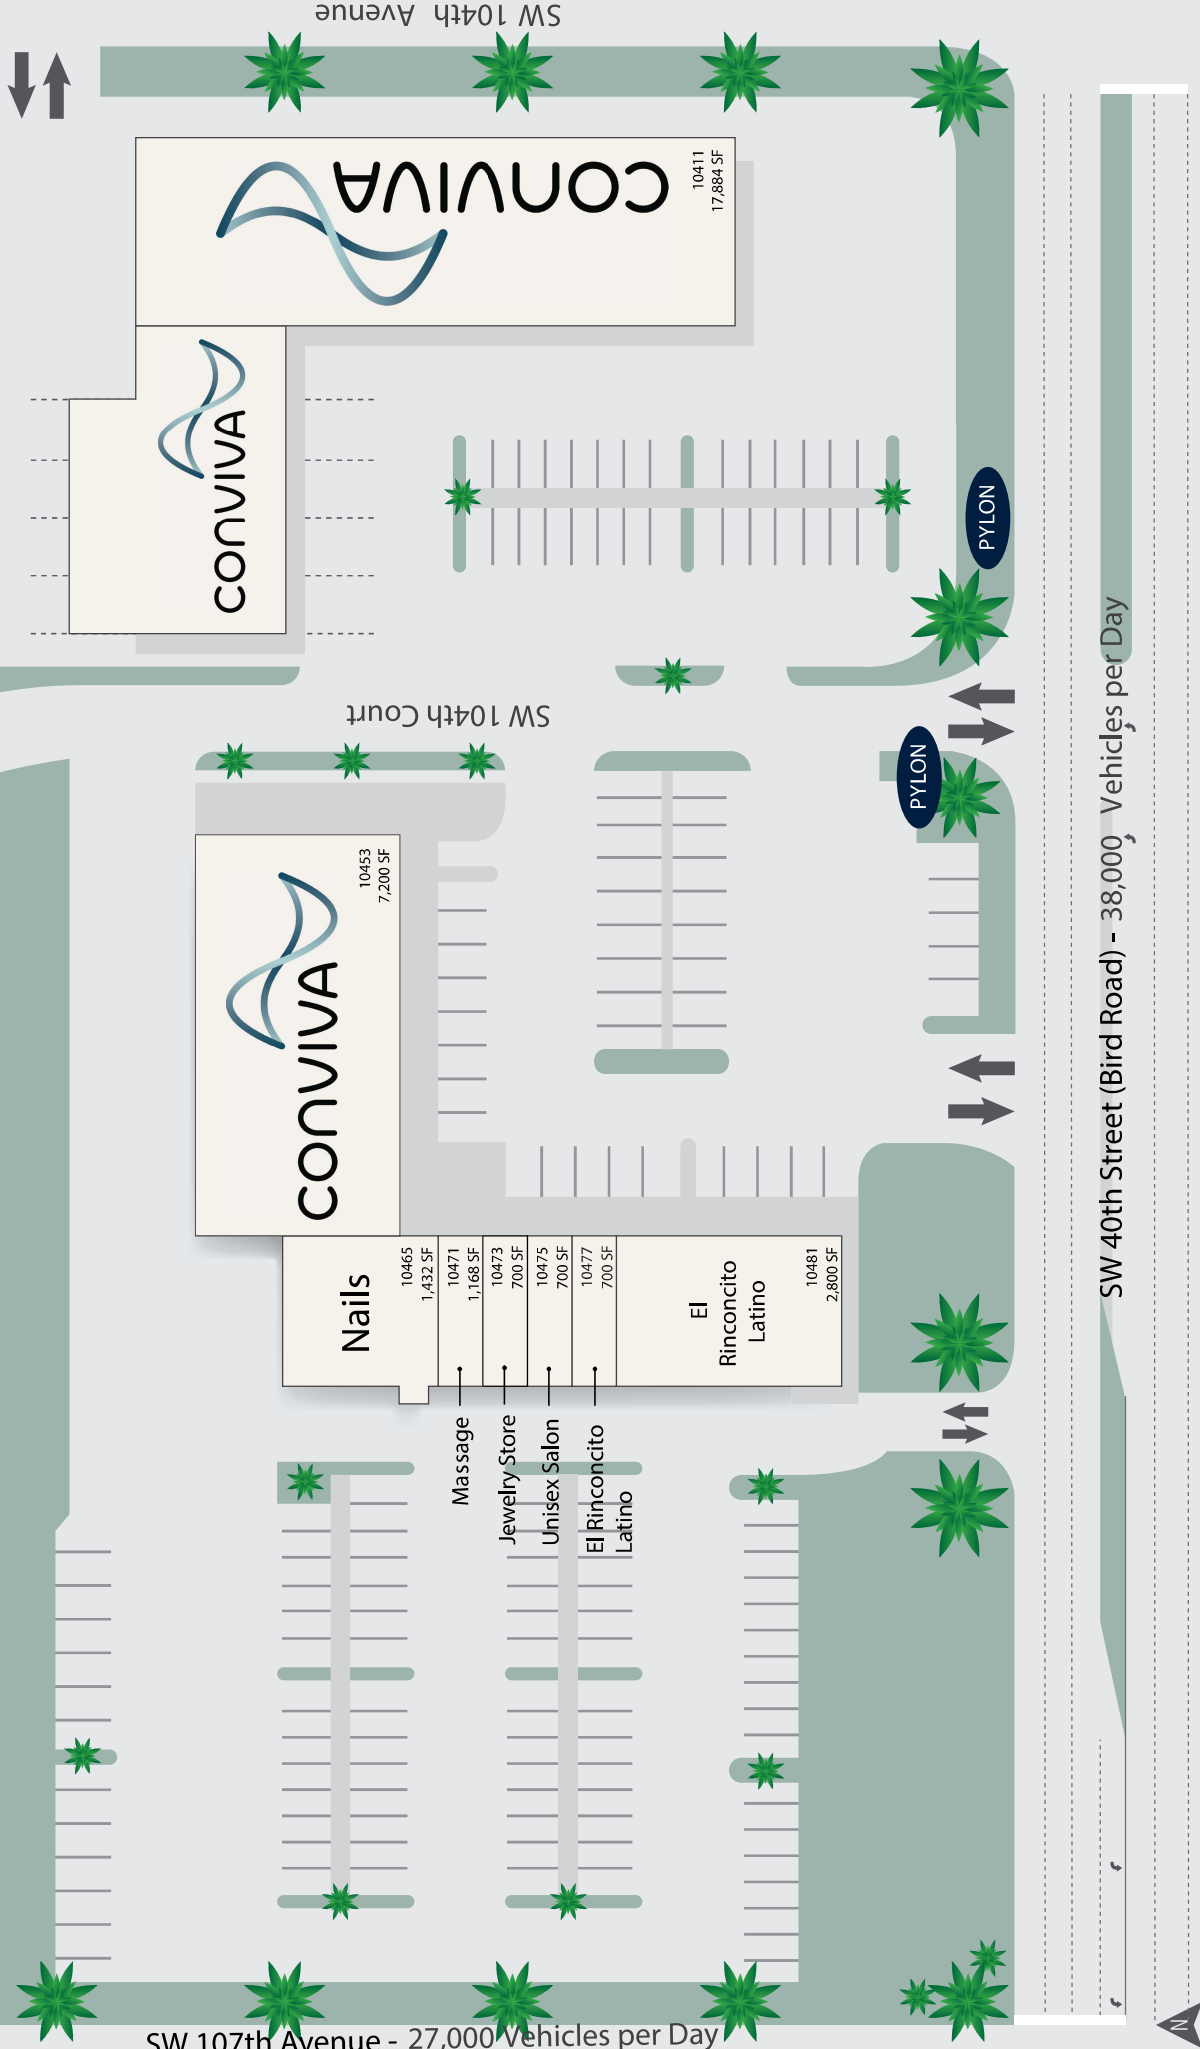

Last Updated:
12/02/2021

Key

- Dumpster
- Available
- Ingress/Egress
- Traffic Light
- Pylon
- Stop Sign
- Staircase
- Elevator

SW 107th Avenue - 27,000 Vehicles per Day

SW 40th Street (Bird Road) - 38,000 Vehicles per Day