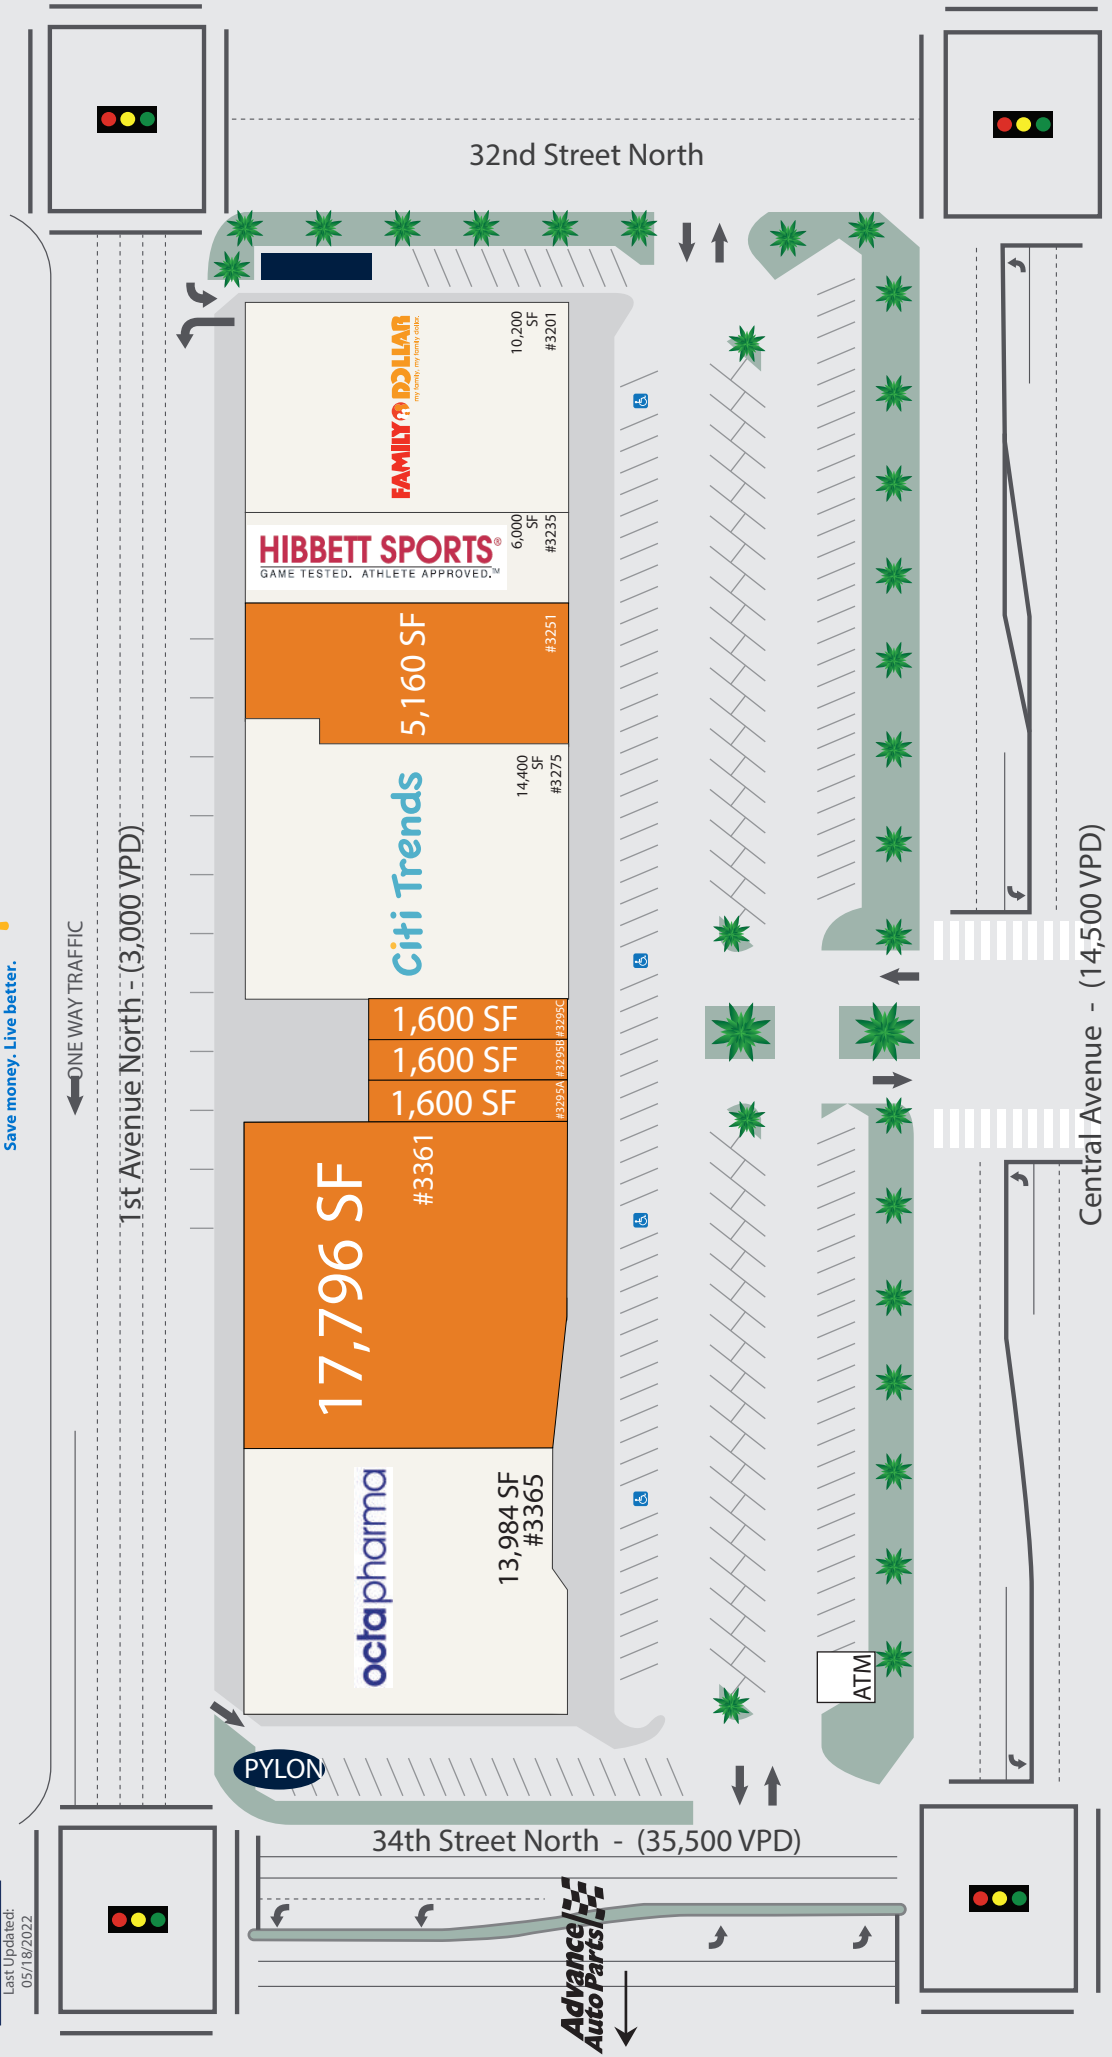

Key

- Trash
- Available
- Ingress/Egress
- Traffic Light

CVS

Walgreens

Rainbow

H&R BLOCK

metroPCS

AMSCOT

GRAND CENTRAL