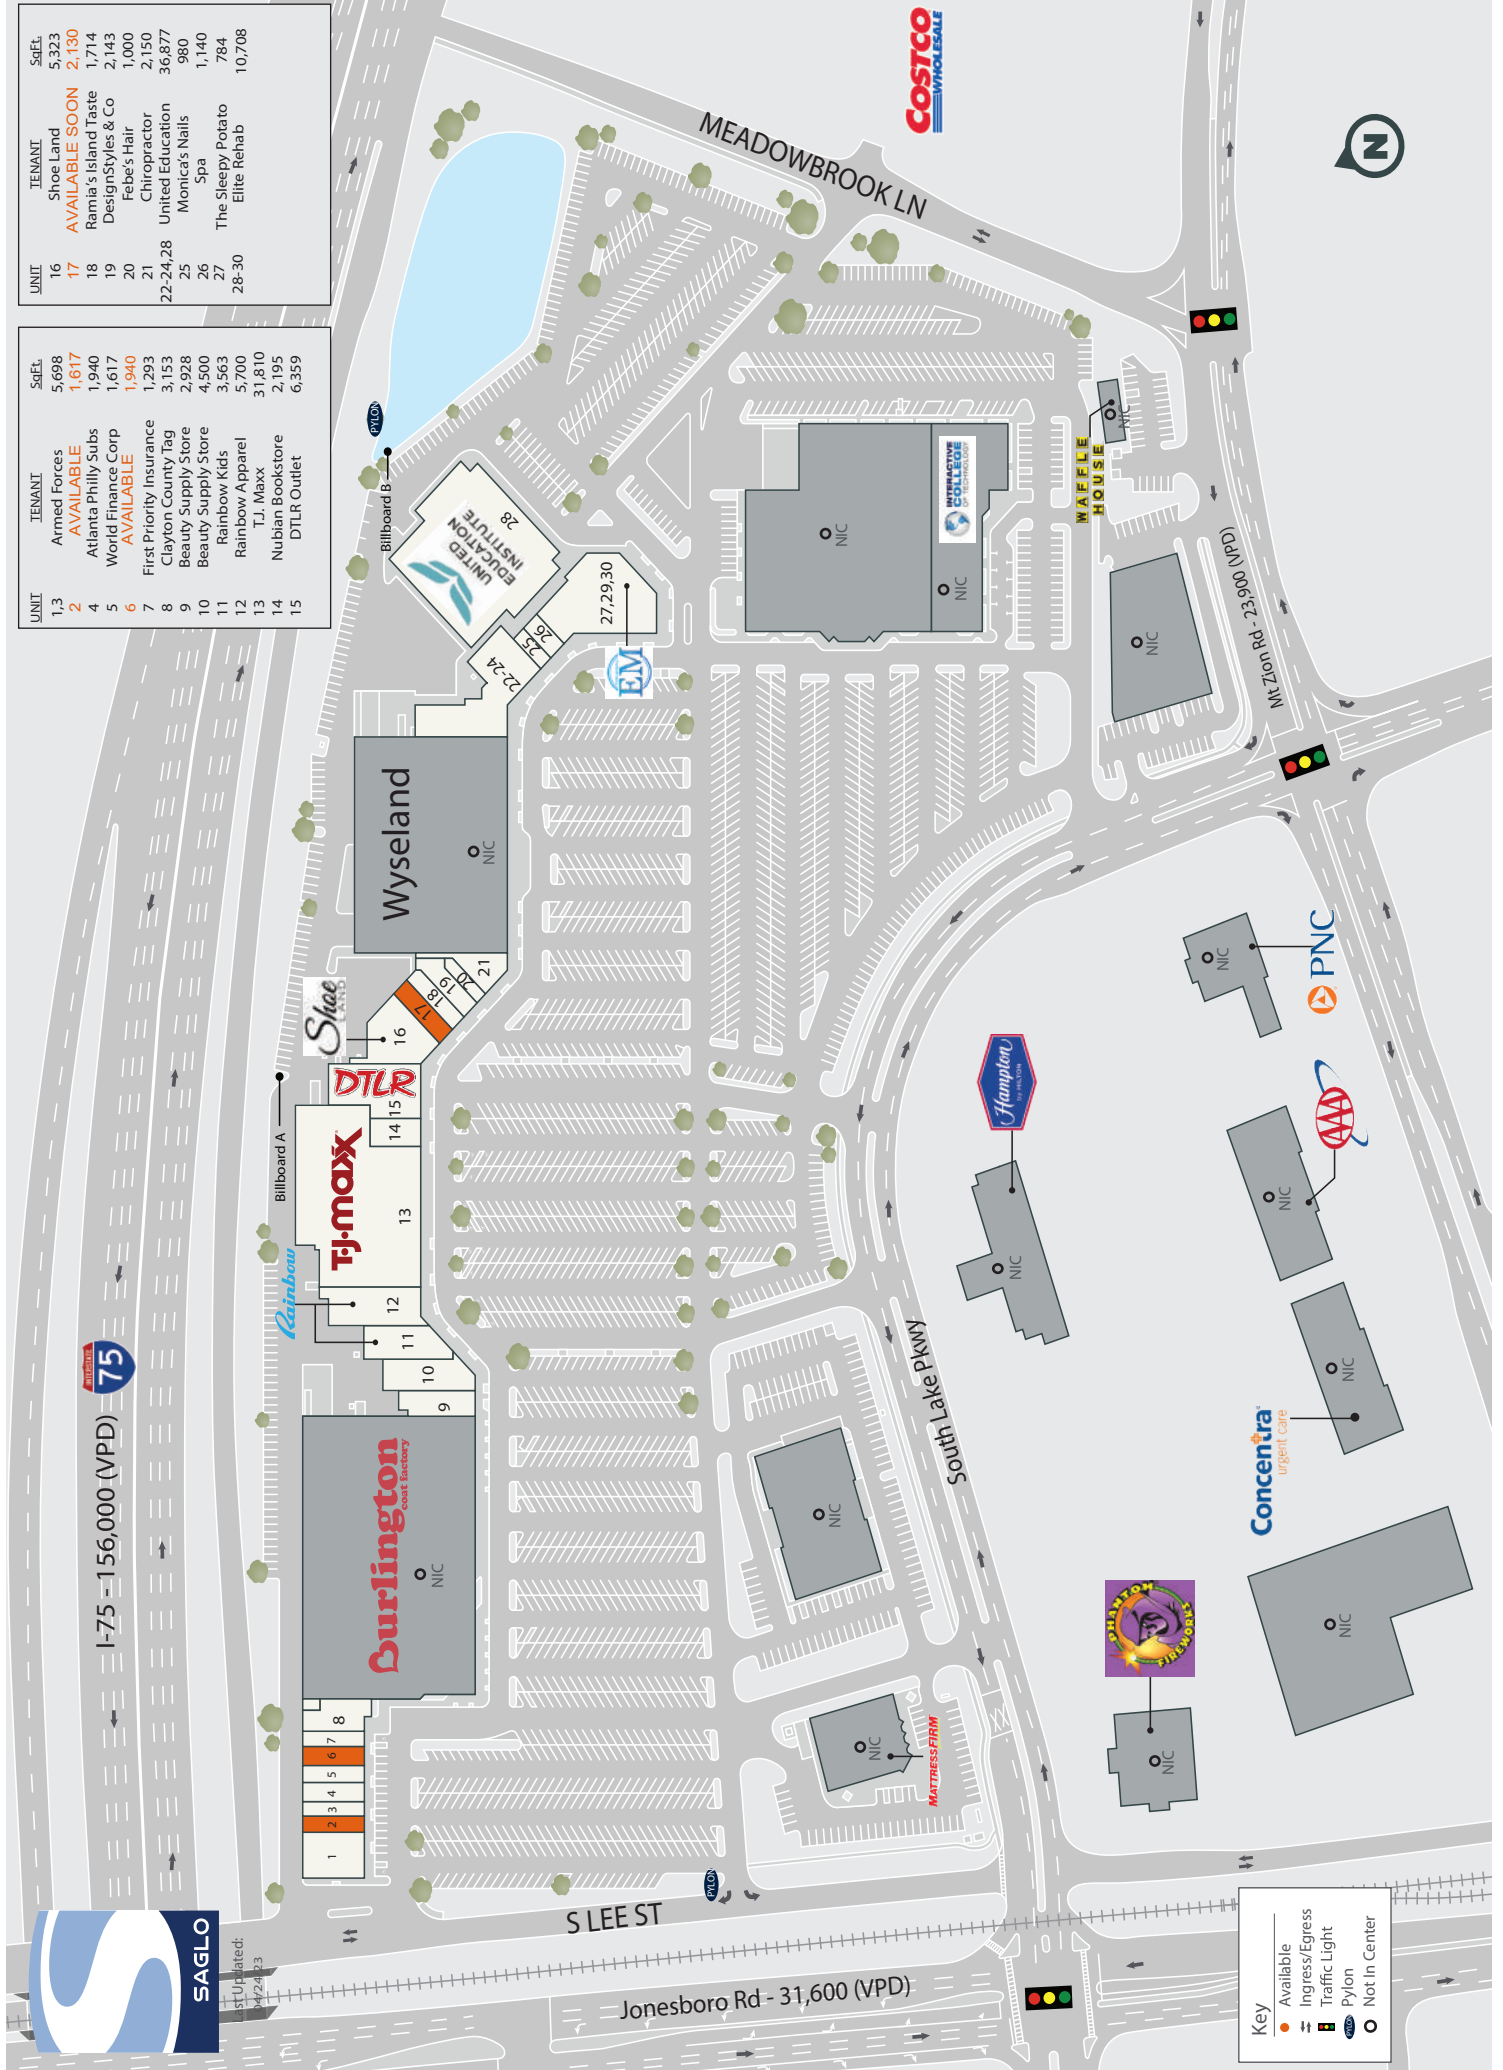

Updated: 4/24/23

UNIT	TENANT	Sq.Ft.
1,3	Armed Forces	5,698
2	AVAILABLE	1,617
4	Atlanta Philly Subs	1,940
5	World Finance Corp	1,617
6	AVAILABLE	1,940
7	First Priority Insurance	1,293
8	Clayton County Tag	3,153
9	Beauty Supply Store	2,928
10	Beauty Supply Store	4,500
11	Rainbow Kids	3,563
12	Rainbow Apparel	5,700
13	T.J. Maxx	31,810
14	Nubian Bookstore	2,195
15	DTLR Outlet	6,359
16	Shoe Land	5,323
17	AVAILABLE SOON	2,130
18	Ramla's Island Taste	1,714
19	DesignStyles & Co	2,143
20	Feb's Hair	1,000
21	Chiropractor	2,150
22-24,28	United Education	36,877
25	Monica's Nails	980
26	Spa	1,140
27	The Sleepy Potato	784
28-30	Elite Rehab	10,708

Key

- Available
- Ingress/Egress
- Traffic Light
- Pylon
- Not In Center