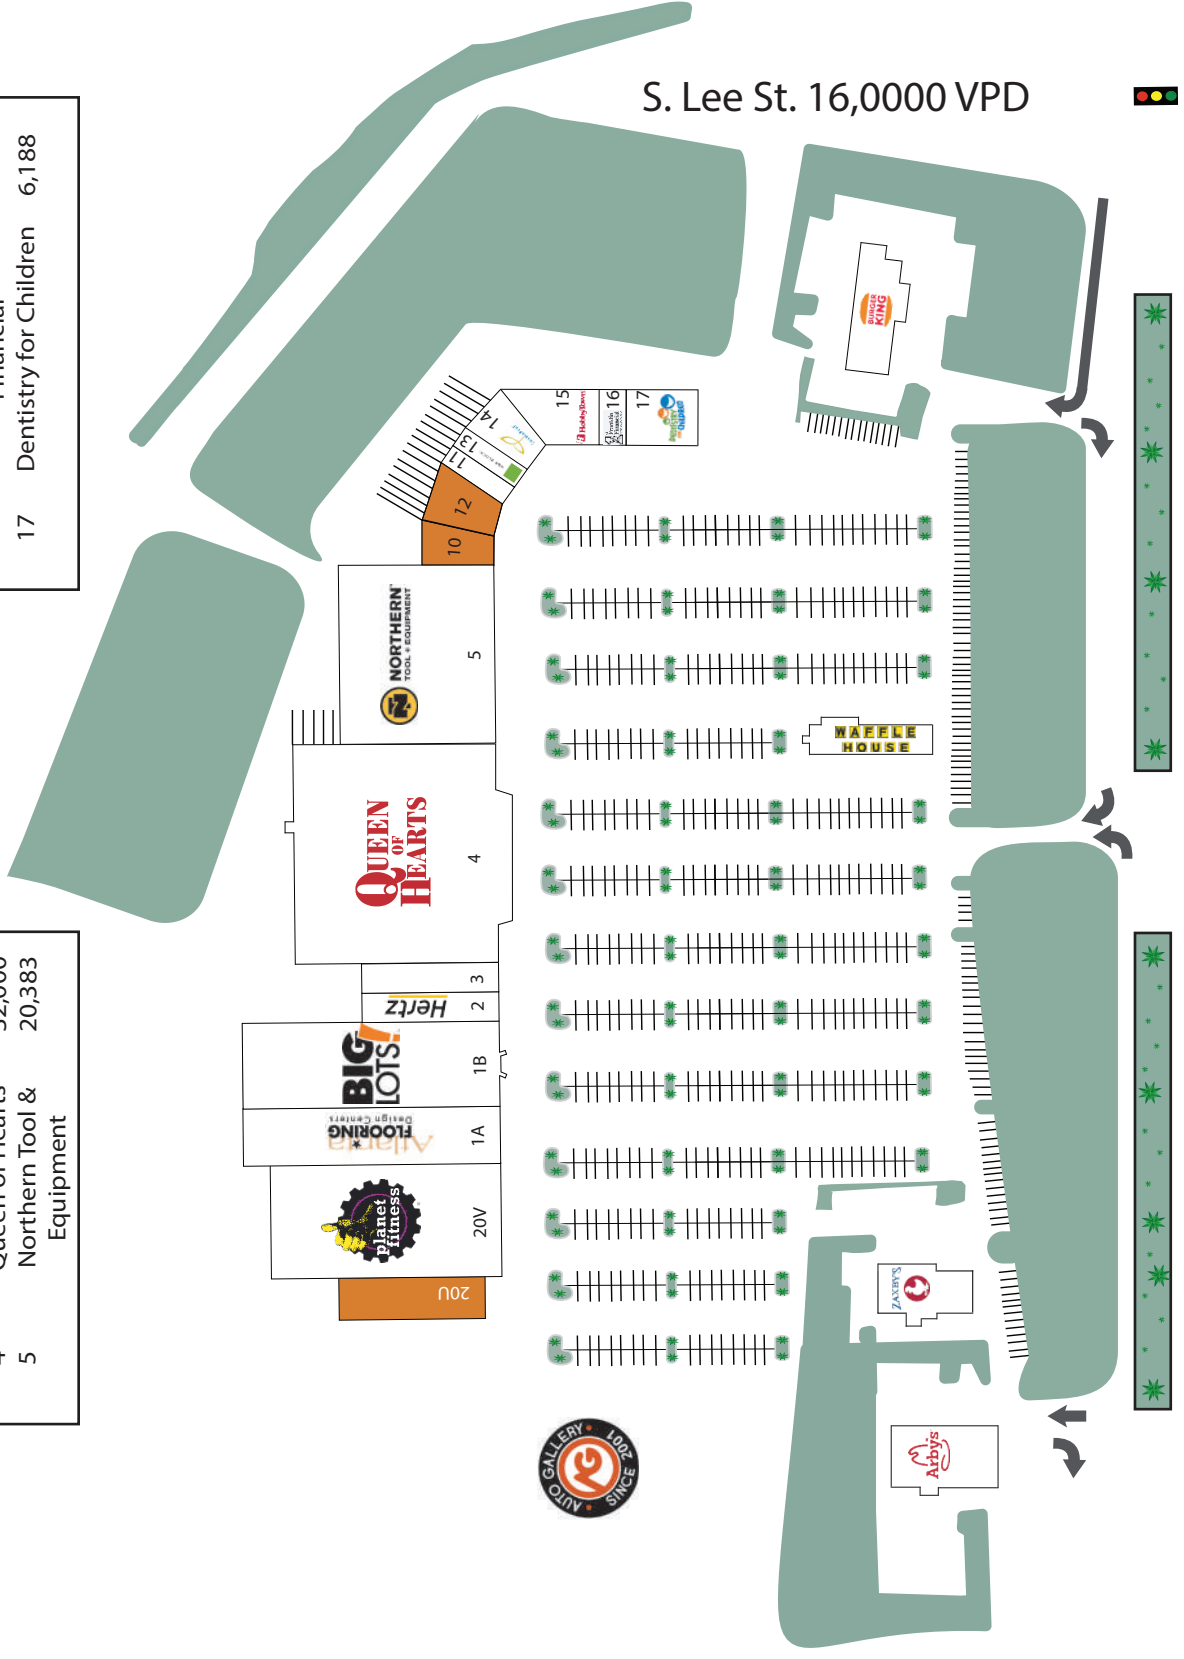

Suite	Tenant	Size
20U	Available	4,070
20V	Planet Fitness	26,872
1A	Atlanta Flooring Design Center	18,090
1B	Big Lots	40,680
2	Hertz	1,420
3	Ruby Nails	1,420
4	Queen of Hearts	32,000
5	Northern Tool & Equipment	20,383

Suite	Tenant	Size
10	Available	2,415
12	Available	2,415
11	H&R Block	1,400
13	Sunshine Wellness	1,400
14	CosmoProf	2,765
15	HobbyTown	4,165
16	1st Franklin Financial	2,212
17	Dentistry for Children	6,188

For Leasing info:  
 Raquel Hwang  
 786-351-2800  
 raquel@saglo.com

S. Lee St. 16,000 VPD

SR 20 (52,000 VPD)