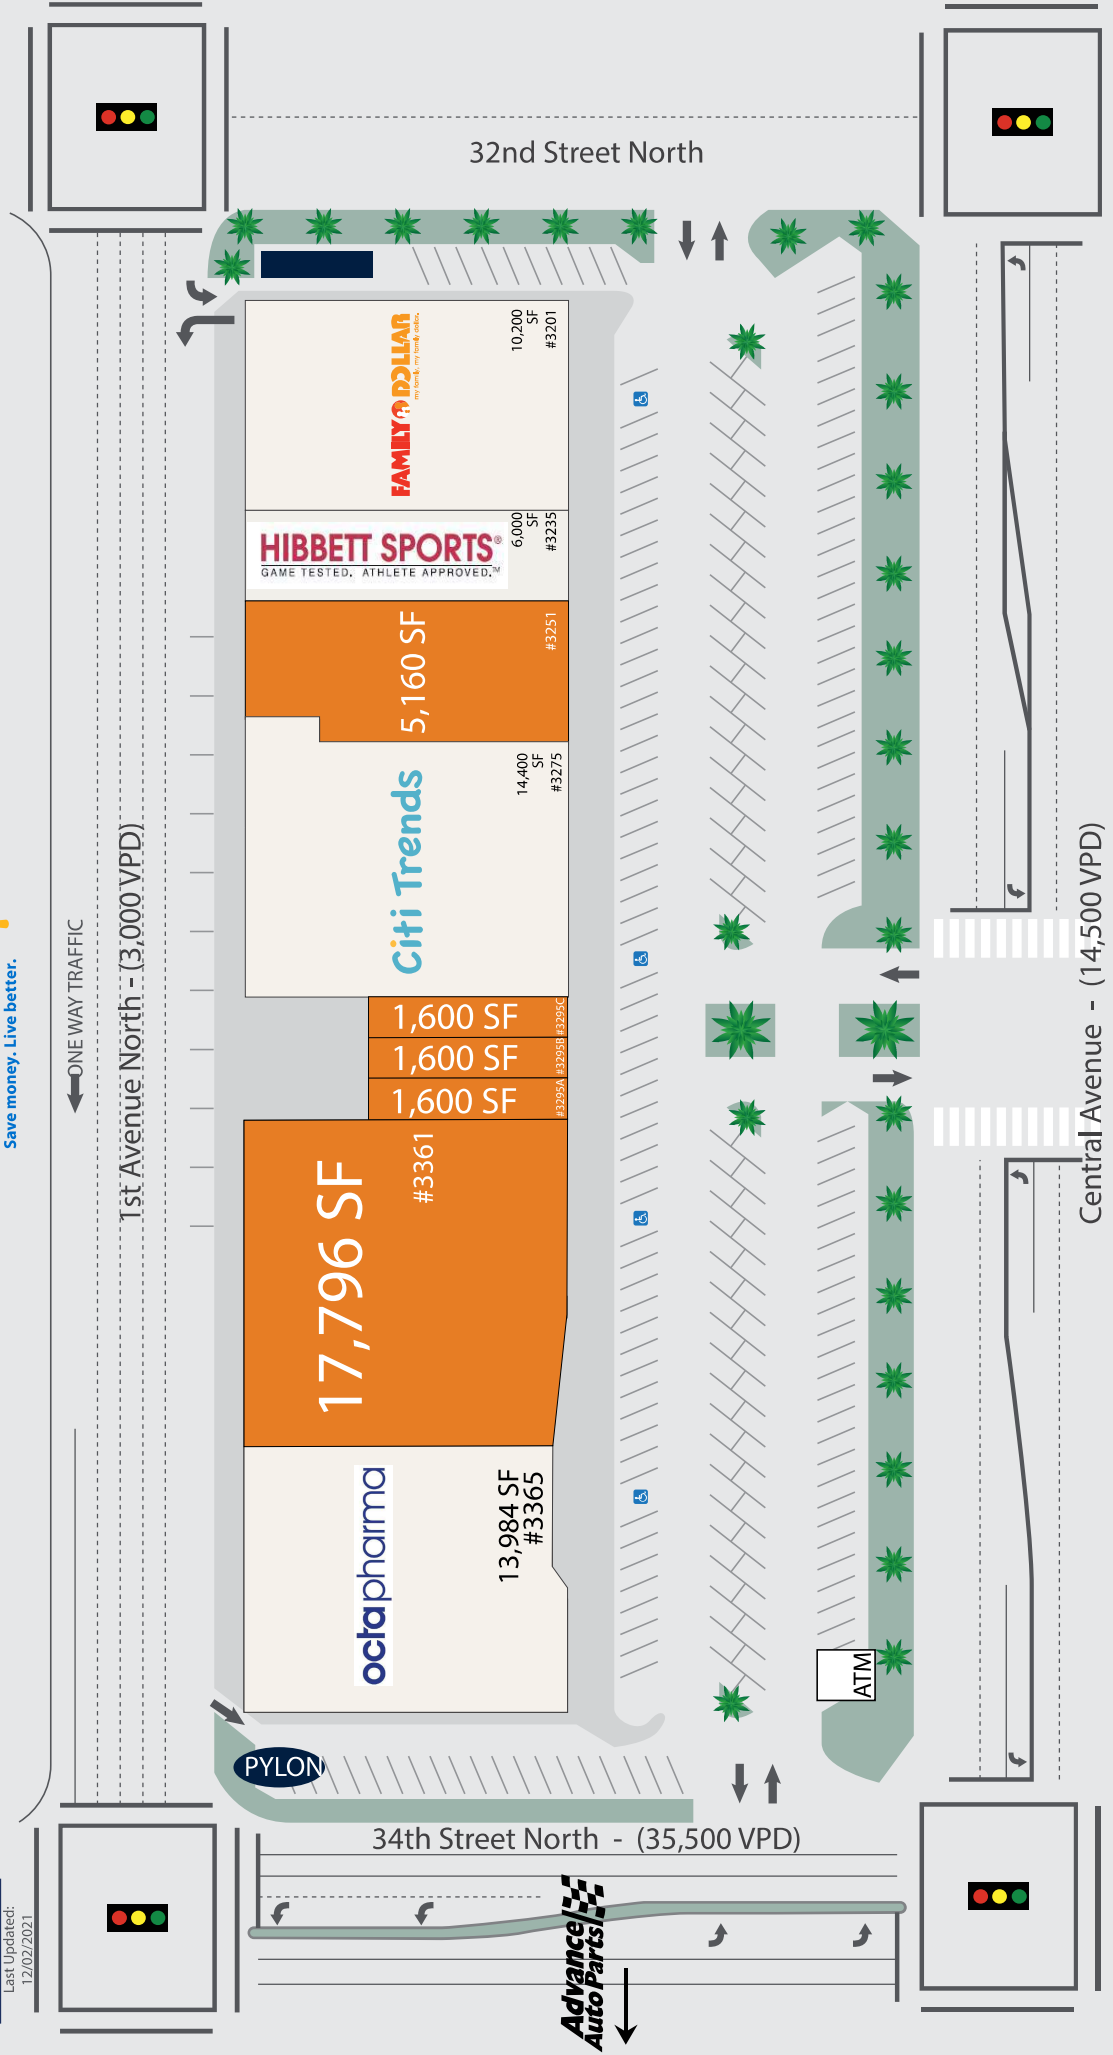

Key

- Trash
- Available
- Ingress/Egress
- Traffic Light

CVS

Walgreens

Rainbow

H&R BLOCK

metroPCS

AMSCOT

GRAND CENTRAL