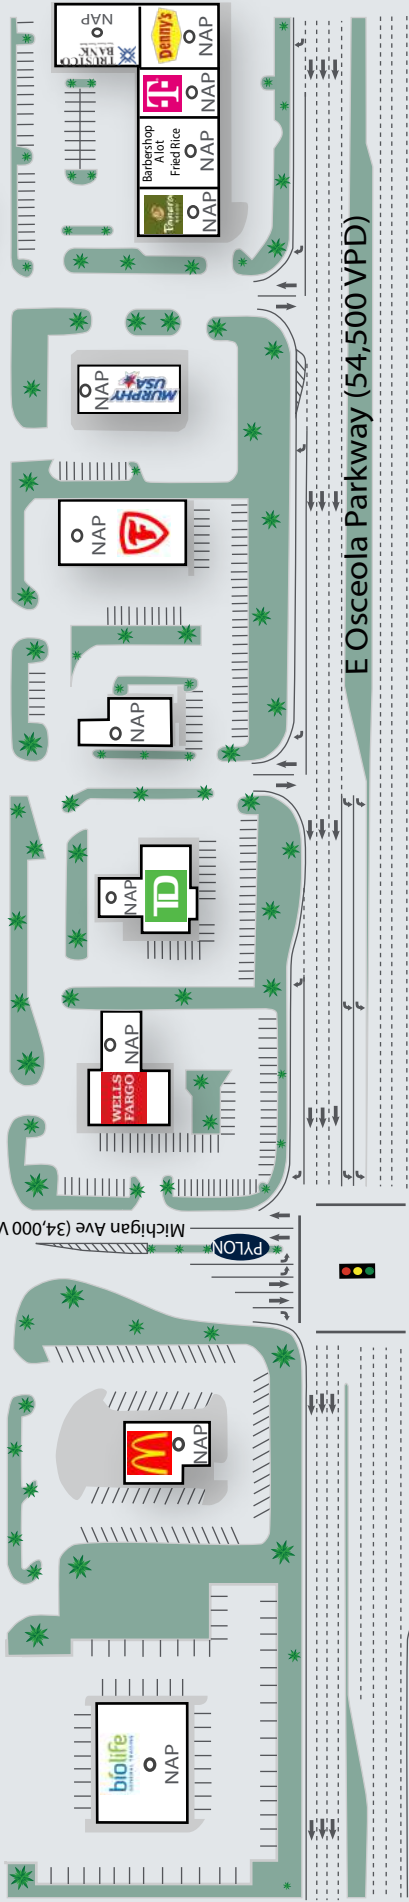

NAP	WELLS FARGO
NAP	TD
NAP	MURPHY USA
NAP	Barbershop Alot
NAP	Fried Rice
NAP	Denny's
NAP	Wells Fargo

Orange Ave (25,000 VPD)

E Osceola Parkway (54,500 VPD)