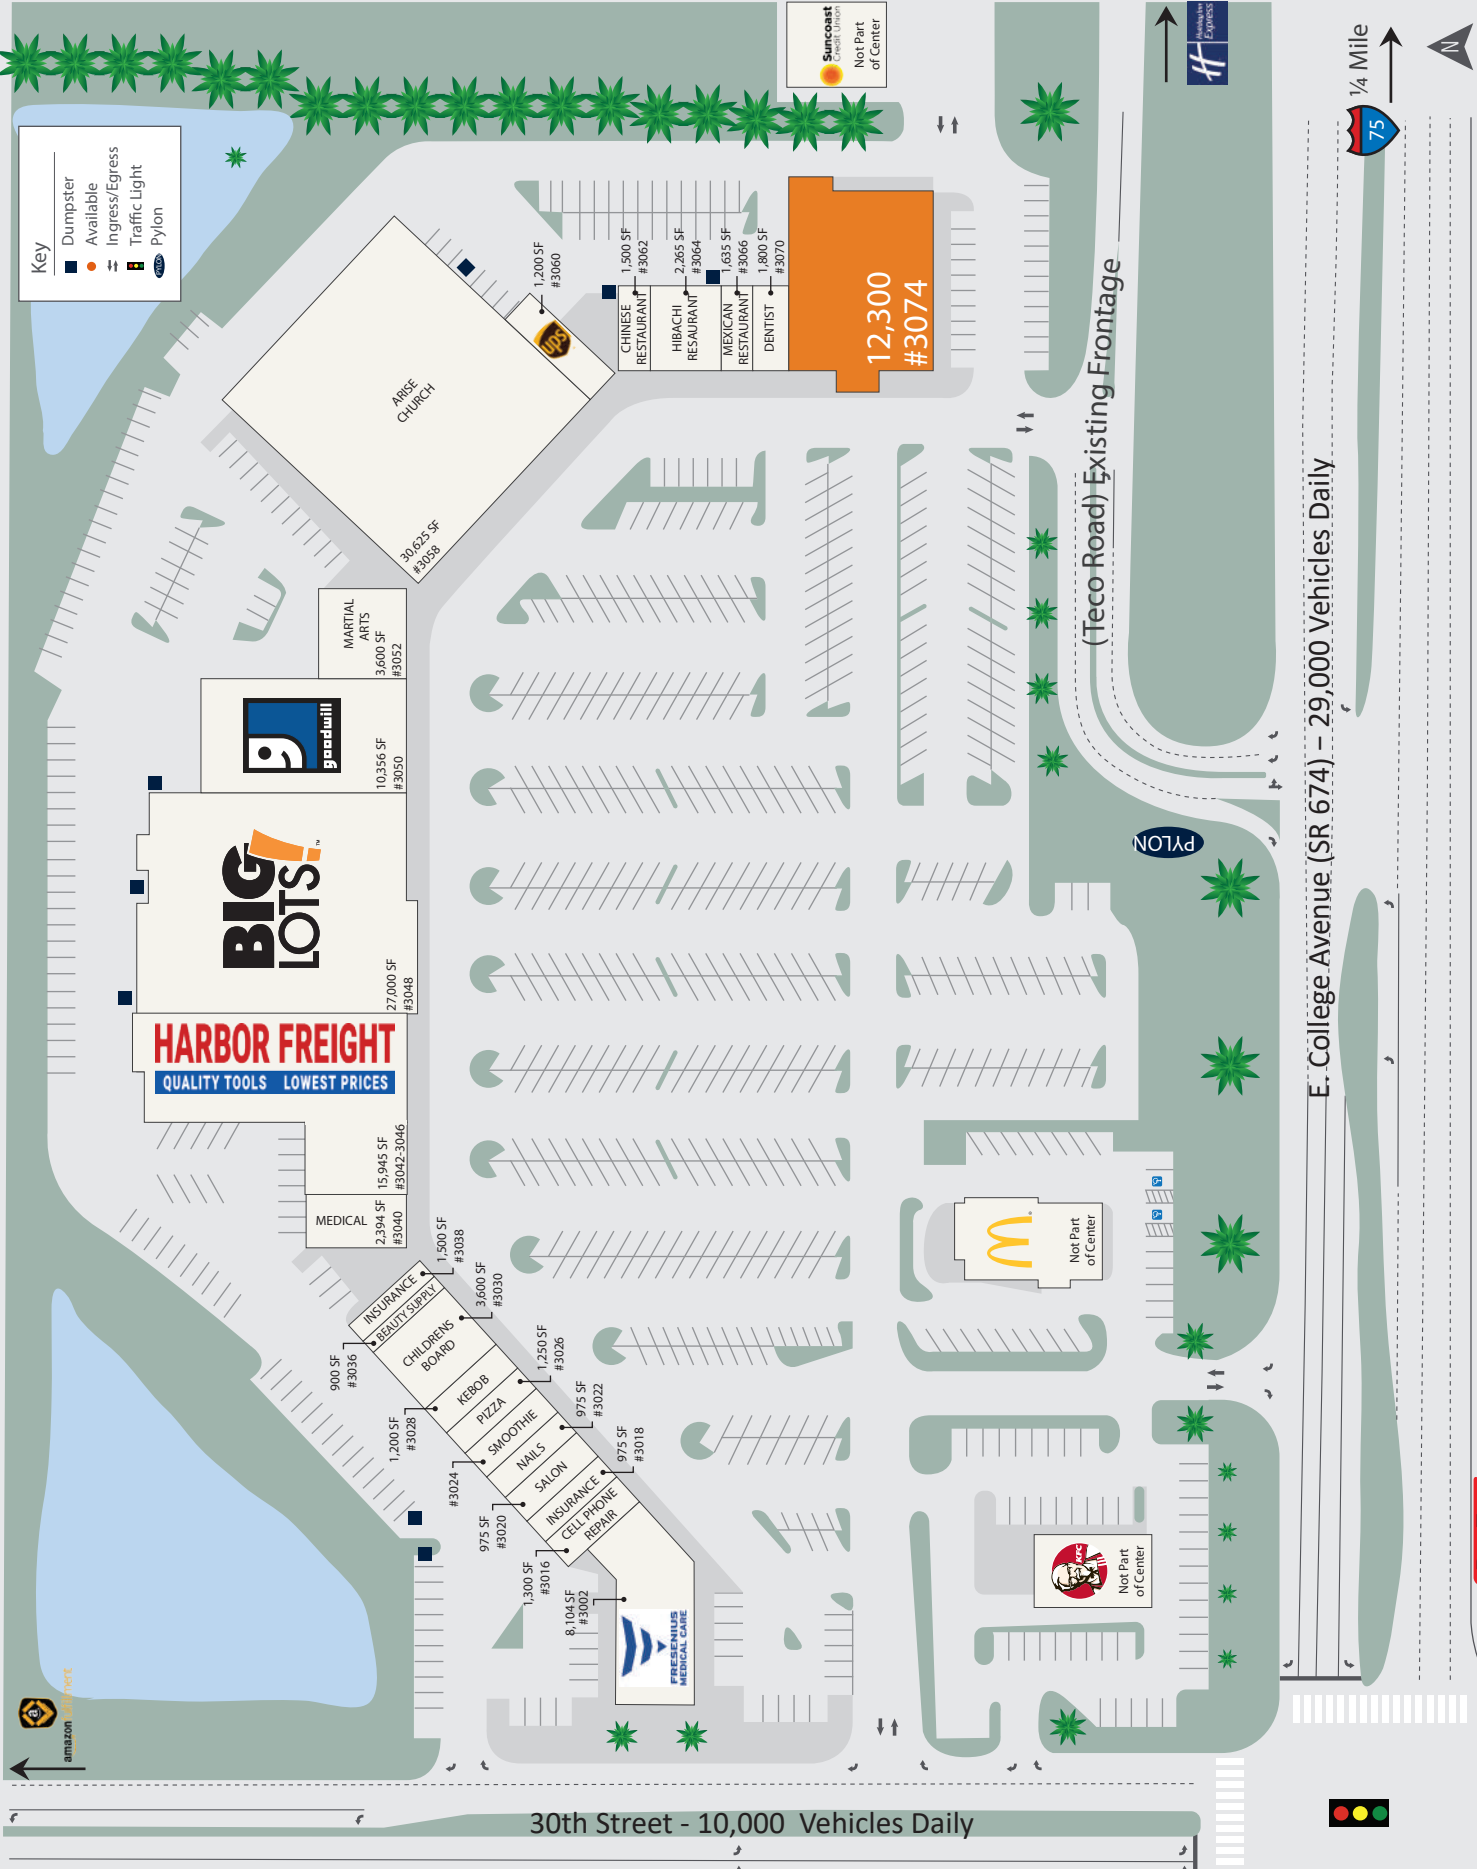

Last Updated:
02/01/2023

- Key**
- Dumpster
 - Available
 - Ingress/Egress
 - ⬇ Traffic Light
 - ⬆ Pylon

Suncoast
Great Views
Not Part
of Center

E. College Avenue (SR 674) — 29,000 Vehicles Daily

1/4 Mile