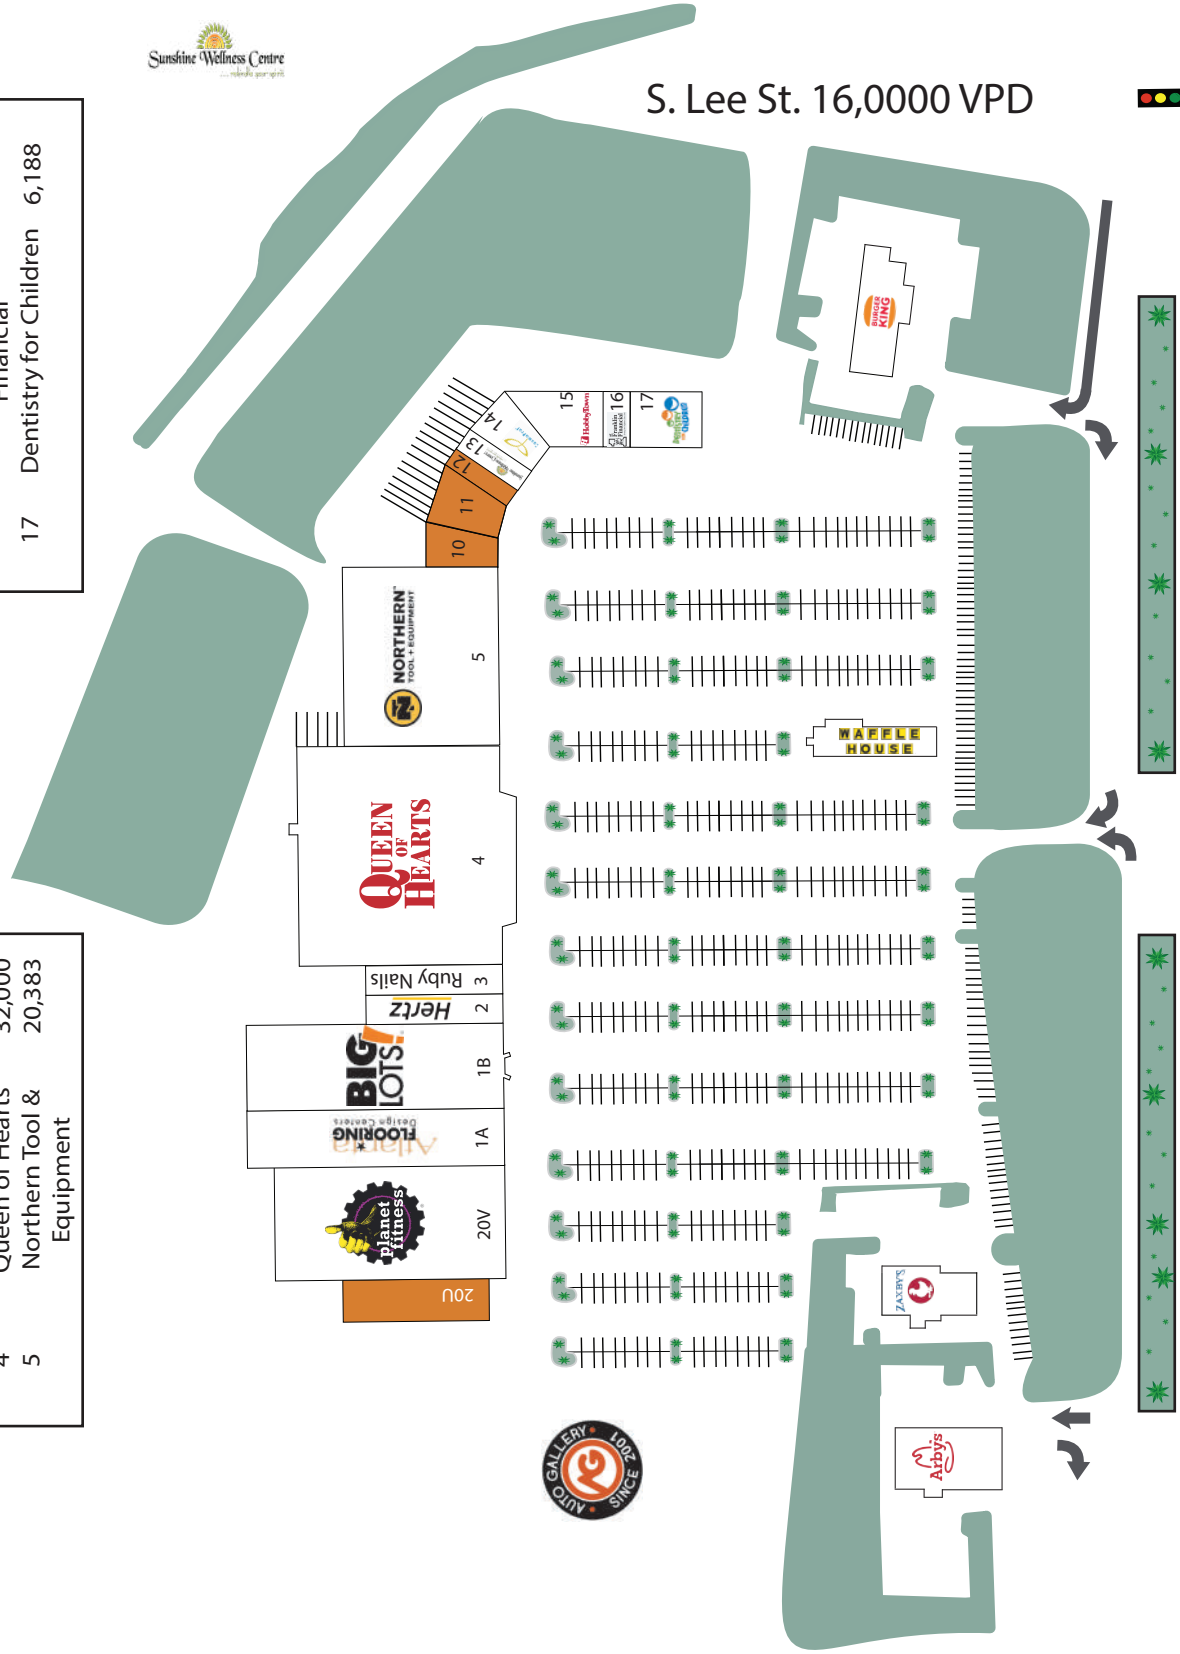

Suite	Tenant	Size
20U	Available	4,070
20V	Planet Fitness	26,872
1A	Atlanta Flooring Design Center	18,090
1B	Big Lots	40,680
2	Hertz	1,420
3	Ruby Nails	1,420
4	Queen of Hearts	32,000
5	Northern Tool & Equipment	20,383

Suite	Tenant	Size
10	Available	2,415
11	Available	2,415
12	Available	1,400
13	Sunshine Wellness	1,400
14	CosmoProf	2,765
15	HobbyTown	4,165
16	1st Franklin Financial	2,212
17	Dentistry for Children	6,188

For Leasing Info:
Raquel Hwang Luis Nazario
786-351-2800 305-582-8270
raquel@saglo.com luis@saglo.com

SR 20 (52,000 VPD)